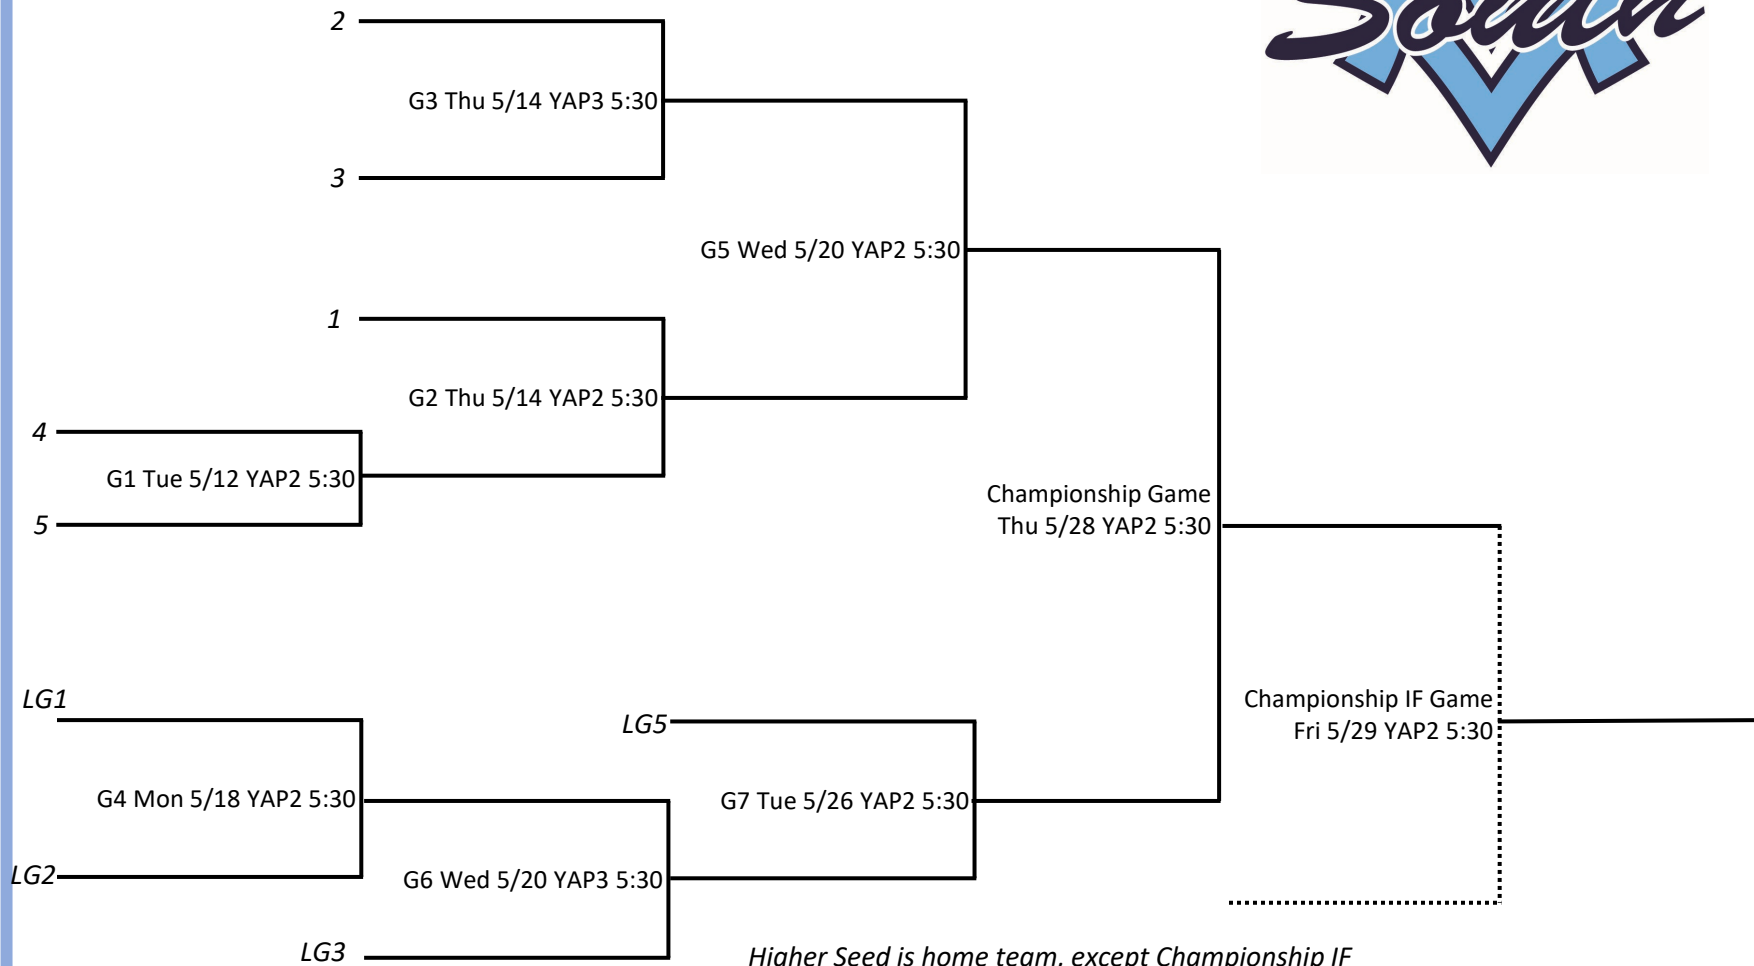

### **All Stars**

8/9 Mgr Mtg THU 6/11 @ 6pm

8/9 Tourney Start SAT 6/13

10-12 All Stars Mgr Mtg WED 6/17 @ 6pm

10-12 All Stars Tourney Start SAT 6/20

# 2026 SMVLL MAJORS DIVISIONAL TOURNAMENT

*Higher Seed is home team, except Championship IF Game where the winner of Championship Game 1 would be the home team.*

# 2026 SMVLL AAA DIVISIONAL TOURNAMENT

*Higher Seed is home team, except Championship IF Game where the winner of Championship Game 1 would be the home team.*

# 2026 SMVLL AA DIVISIONAL TOURNAMENT

*Higher Seed is home team, except Championship IF Game where the winner of Championship Game 1 would be the home team.*