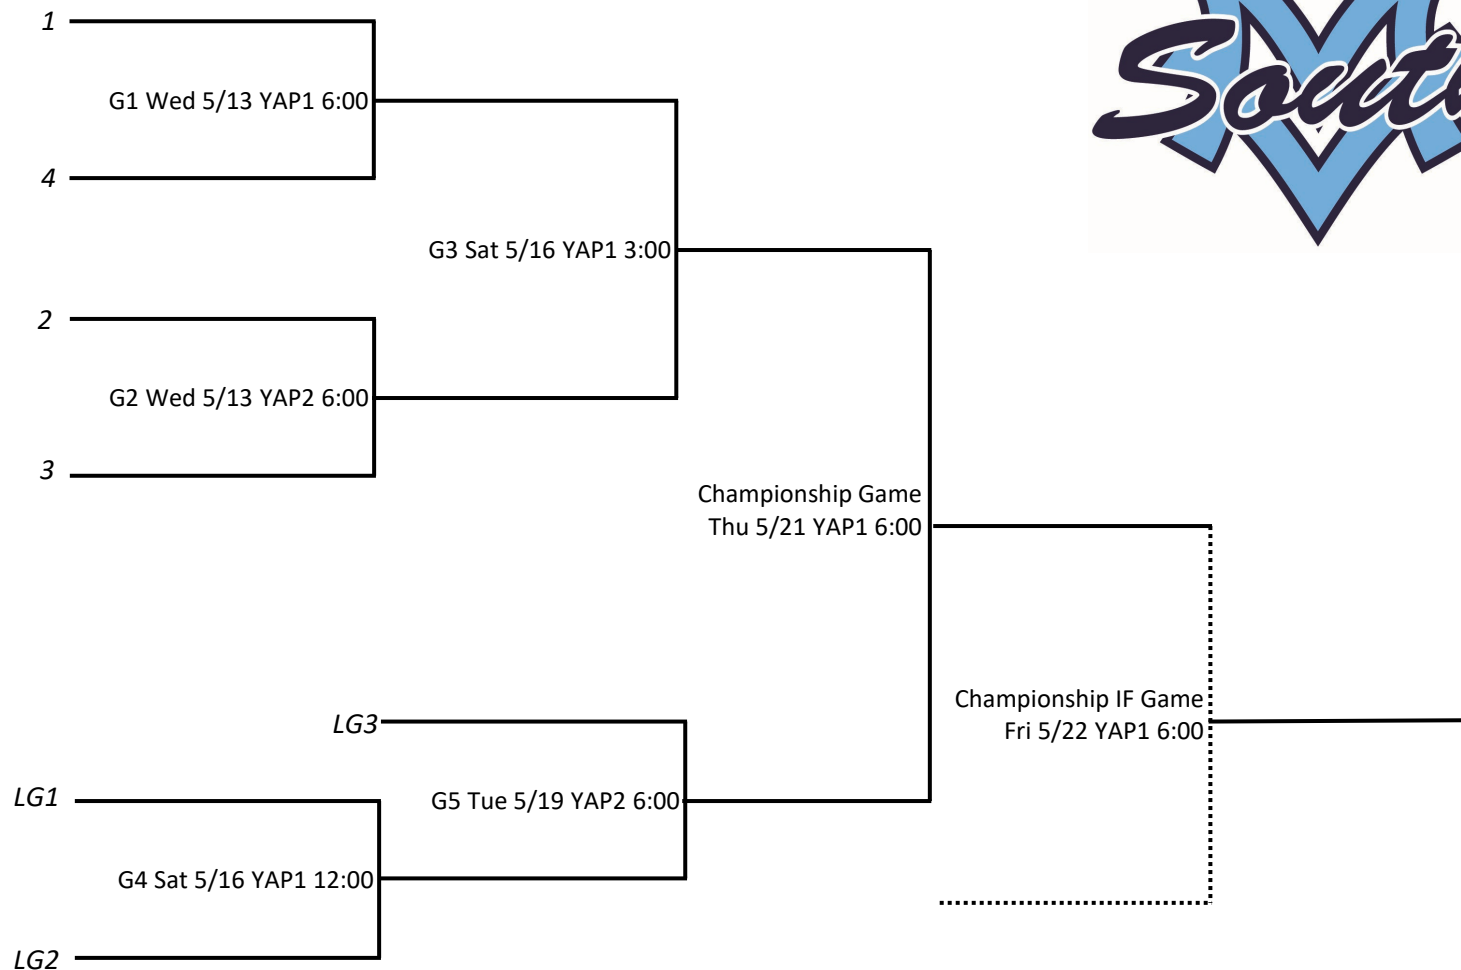

### **All Stars**

8/9 Mgr Mtg THU 6/11 @ 6pm

8/9 Tourney Start SAT 6/13

10-12 All Stars Mgr Mtg WED 6/17 @ 6pm

10-12 All Stars Tourney Start SAT 6/20

# 2026 SMVLL MAJORS DIVISIONAL TOURNAMENT

*Higher Seed is home team, except Championship IF Game where the winner of Championship Game 1 would be the home team.*

# 2026 SMVLL AAA DIVISIONAL TOURNAMENT

*Higher Seed is home team, except Championship IF Game where the winner of Championship Game 1 would be the home team.*