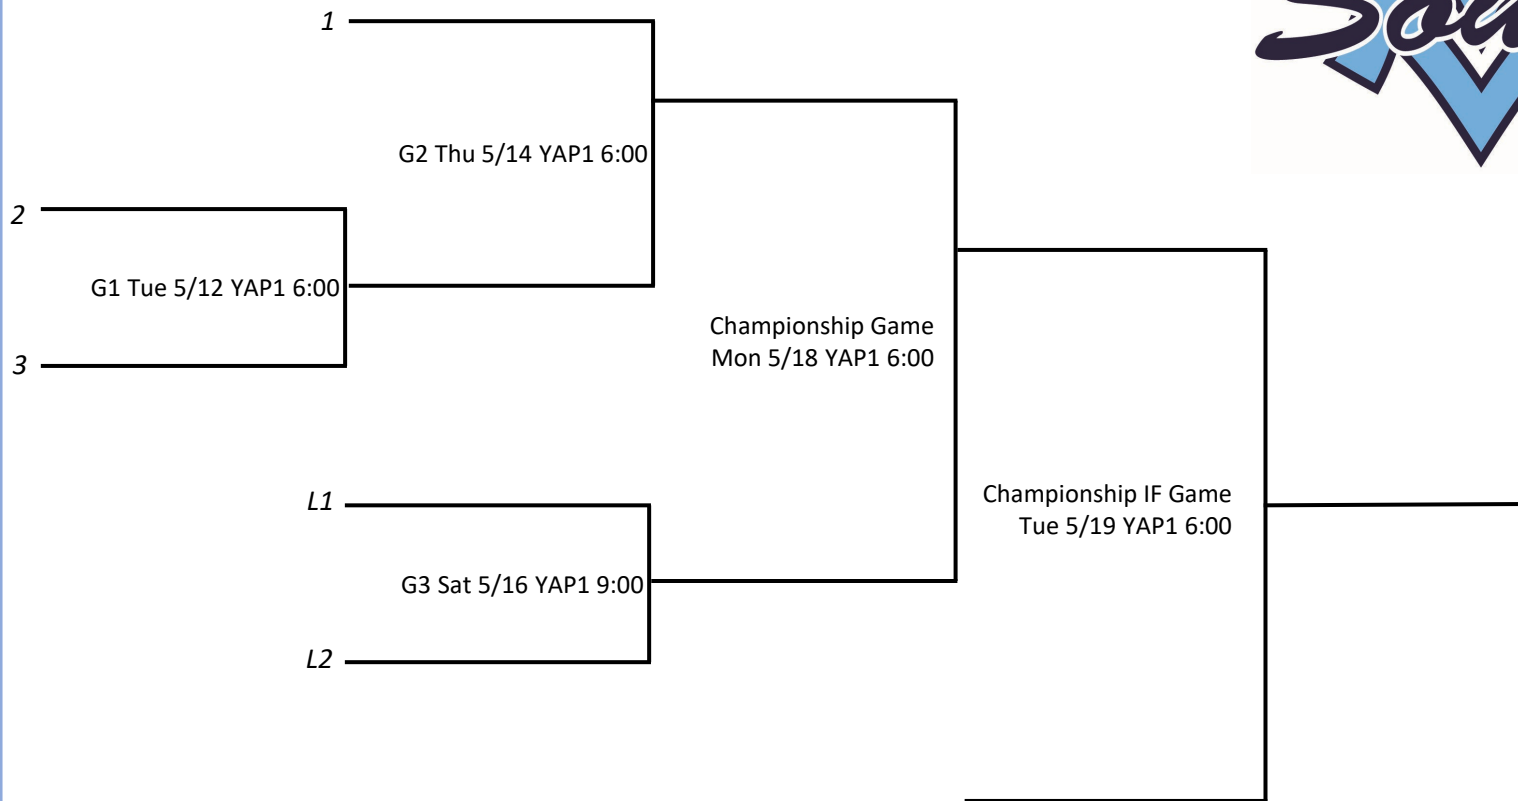

### **All Stars**

8/9 Mgr Mtg THU 6/11 @ 6pm

8/9 Tourney Start SAT 6/13

10-12 All Stars Mgr Mtg WED 6/17 @ 6pm

10-12 All Stars Tourney Start SAT 6/20

# 2026 SMVLL MAJORS DIVISIONAL TOURNAMENT

*Higher Seed is home team, except Championship IF Game where the winner of Championship Game 1 would be the home team.*